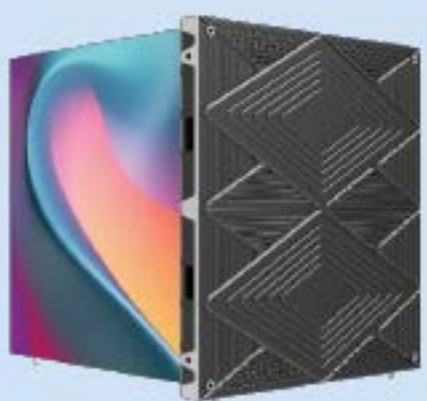

AT SERIES
Pixel Pitch: P0.9, P1.6, P1.25, P1.26 & P1.39

TESTIMONIALS

“The display's clarity is remarkable. It enhances our presentations, making them more compelling and visually impressive.”

- DEMUK CO., LTD. USER